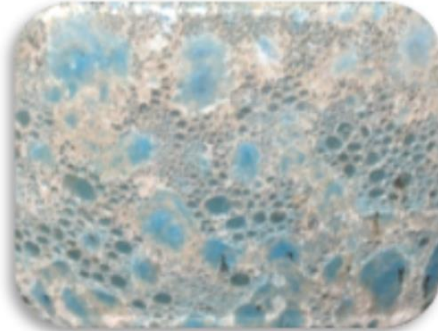

Bubble Glaze - Clay Colours

Auburn

Aqua

Sand

Black

Our Styles

Tall Egg s/6

D: 55 45 38 30 24 17
H: 46 38 32 28 19 15

Bubble Glaze

2 Ring Jumbo Urn

D: 56
H: 98

Pool Jumbo Urn

D: 57 cm
H: 96 cm

Water Jar Lapped s/3

D: 53 38 28
H: 66 51 39

Camilla Curve s/3