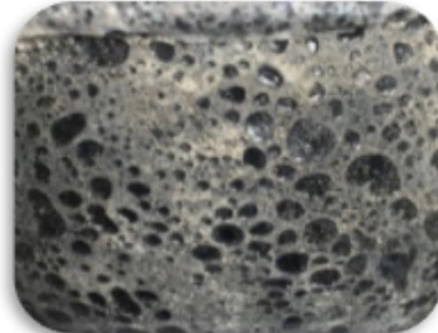

Bubble Glaze - Clay Colours

Auburn

Aqua

Sand

Black

Our Styles

Tall Egg s/6

D: 55 45 38 30 24 17
H: 46 38 32 28 19 15

Bubble Glaze

2 Ring Jumbo Urn

D: 56
H: 98

Pool Jumbo Urn

D: 57 cm
H: 96 cm

Water Jar Lapped s/3

D: 53 38 28
H: 66 51 39

Camilla Curve s/3