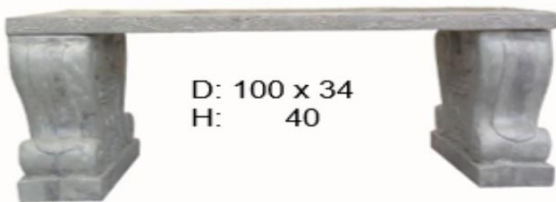

Glass Reinforced Concrete

Available GRC Finishes:

Charcoal Black

Bone

Ironstein

Galah

Pool Pot Set of 2

D: 53 38
H: 86 61

Bunge set of 6

Set of 6

D: 110 86 68 52 41 29
H: 85 66 51 40 30 22

Set of 5

D: 86 68 52 41 29
H: 66 51 40 30 22

Japanese Double Lantern GRC

D: 32 H: 76

Japanese Single Lantern GRC

D: 32
H: 55

Contemporary Bird Bath GRC

D: 50x22
H: 92

Bench Table Seat

D: 100 x 34
H: 40

Barcoo Planter

D: 60
H: 47

Barcoo Pedestal