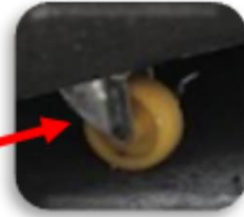

Camilla s/3

D: 45 35 24  
H: 74 59 46

Rectangle Huge s/3

D: 100x37 92x26 78x15  
H: 41 33 18

We have Wheels for these

Long John s/4

D: 58 43 33 23  
H: 69 50 40 28

Eco Square Tall s/3