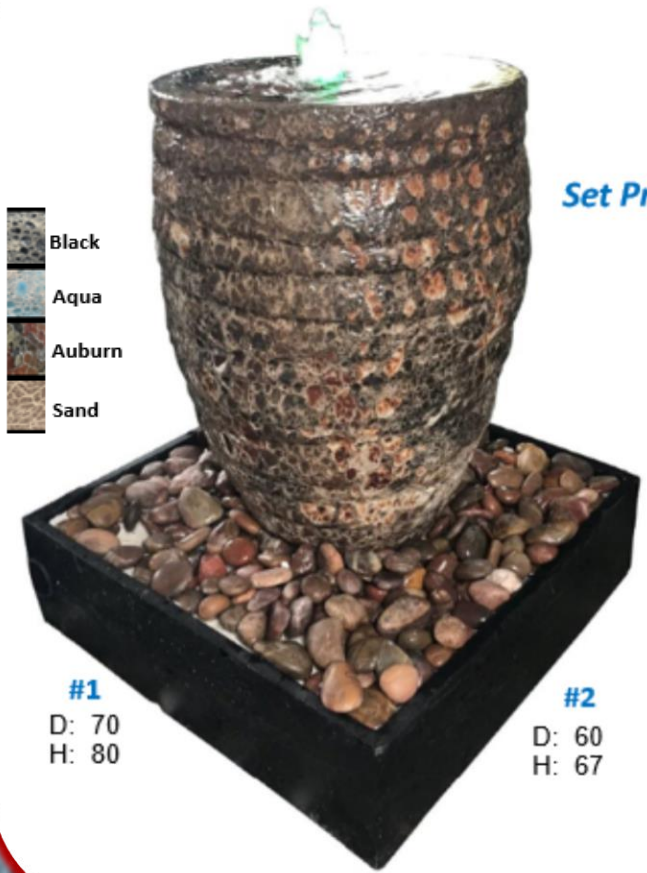

Water Features

Camilla Jumbo Glazed

2 Ring Jumbo Urn Bubble

These Water Features take just 10 minutes to set up!
 You don't need tools, Just buy a pump & presto!
 We supply all the fittings & pebbles too!

Pool Pot GRC

Pool Jumbo Urn Bubble

Water Features

Water Jar Lapped Bubble

-  Black
-  Aqua
-  Auburn
-  Sand

Set Price

#1
D: 70
H: 80

#2
D: 60
H: 67

Morella GRCs/2 (2-3)

-  CB
-  BO
-  IR
-  GA

Set Price

#2
D: 80
H: 118

#3
D: 60
H: 98

Water Jar Lapped Glazed

-  JB
-  JG
-  SB
-  A

Set Price