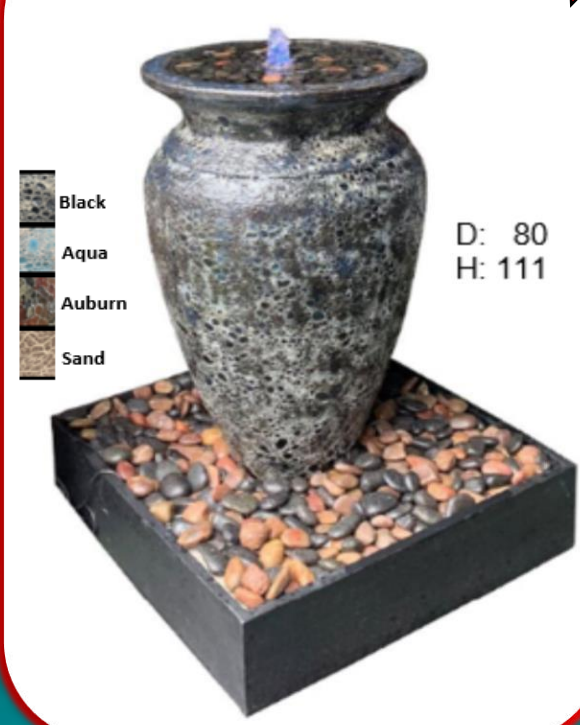

Water Features

Camilla Jumbo Glazed

2 Ring Jumbo Urn Bubble

These Water Features take just 10 minutes to set up!
 You don't need tools, Just buy a pump & presto!
 We supply all the fittings & pebbles too!

Pool Pot GRC

Pool Jumbo Urn Bubble

Water Features

Water Jar Lapped Bubble

-  Black
-  Aqua
-  Auburn
-  Sand

Set Price

#1
D: 70
H: 80

#2
D: 60
H: 67