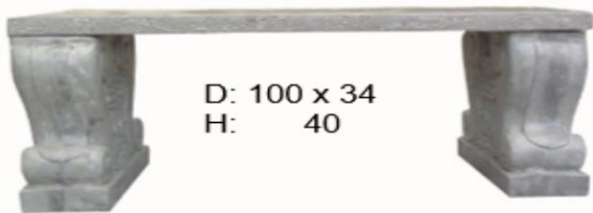

Japanese Single Lantern GRC

ONLY AVAILABLE IN GALAH

D: 32
H: 55

Contemporary Bird Bath GRC

ONLY AVAILABLE IN GALAH

D: 50x22
H: 92

Bench Table Seat

D: 100 x 34
H: 40