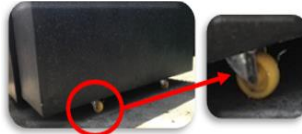

4 per pack

D: 24 20
W: 12 8
H: 16 12

Wheels for Rectangle Huge Pots