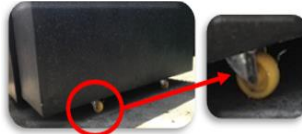

EXCLUSIVE RANGE

Terrazzo Styles

Available in Black & White

15

ADD TERRAZZO POT FEET TO YOUR ORDER - SEE PAGE 37 FOR DETAILS

You can order different colours within a pack and within a set of pots

Eco Rectangle
Set of 2

4 per pack

D: 62 52
W: 31 20
H: 40 30

Wheels for Rectangle Huge Pots

3 per pack

D: 100 92 78
W: 37 26 15
H: 41 33 18

Rectangle Huge
Set of 3

Add Saucers:
Pg 36-37

Egg Pot
Set of 5