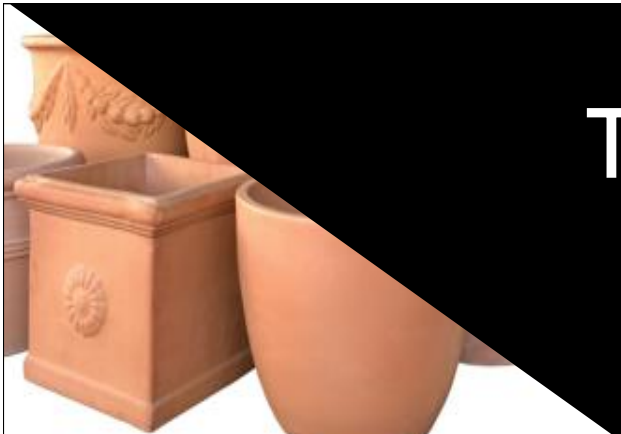

Tuscan Styles

24

ADD TERRACOTTA POT FEET TO YOUR ORDER - SEE PAGE 37 FOR DETAILS

Rect Jumbo
Set of 2

D: 26 20
W: 16 11
H: 15 9