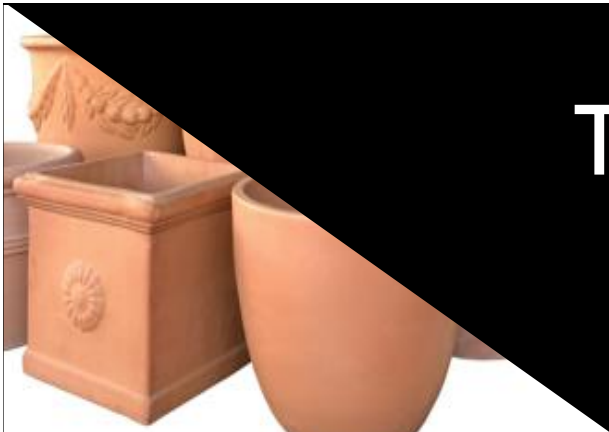

Tuscan Styles

23

ADD TERRACOTTA POT FEET TO YOUR ORDER - SEE PAGE 37 FOR DETAILS

Malay
Set of 4

$65.00

Add
Saucers:
$12.46