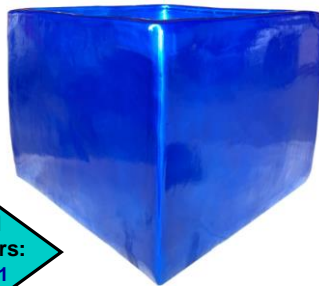

\$79.17

5 per

Camilla

Curved

Set of 3

Decorator Styles

EXCLUSIVE RANGE

"We have found M Lennon to be our first and main supplier of ceramic pots because they make it easy. The product sells, and I can have exactly what we want from sizes, colours, set range and styles. The service, support and communication when dealing with an international delivery is exceptional. After care is brilliant and nothing is ever a problem ..."

Nicola, Oderings Nurseries, New Zealand

3

4 per pack

Eco Square
Set of 3

\$87.77

D: 18 15 11
H: 16 13 10

Add
Saucers:
\$36.71

Rectangle Jumbo

Set of 2

\$65.82

D: 24 20
W: 16 11
H: 15 9

4 per pack

YOU CAN ORDER DIFFERENT COLOURS WITHIN A PACK AND WITHIN A SET OF POTS

Bunge Daisy
Set of 3

\$16.37

D: 13 10 6
H: 10 7 5

Available in
Black, Yellow,
Red, Green

4 per pack

Tall Round
Set of 3

\$75.64

D: 18 16 13
H: 24 20 15

Add
Saucers:
\$15.96