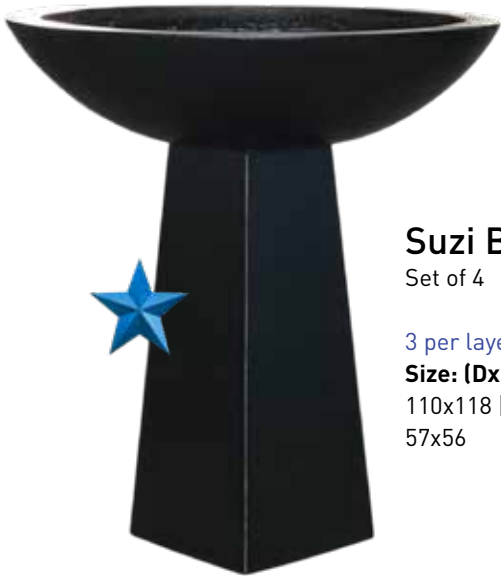

Pool Pot
Set of 2

4 per layer
Size: (DxH)
53x86 | 38x61

Rectangle Massive
Set of 3

1 per layer
Size: (LxWxH)
220x47x47 | 200x39x42 | 179x30x38

Suzi Bowl and Stand
Set of 4

3 per layer
Size: (DxH)
110x118 | 90x85 | 72x74
57x56