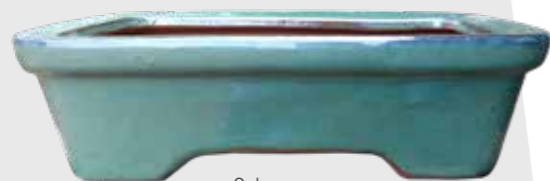

Bowl Hanger Connected

Set of 2

Size: (DxH)
9x7 | 7x4

Available in
Yellow & Grey

Colours:
JB JG SB W

Herb & Bonsai Pots

JB = Juicy Blue JG = Juicy Green SB = Shiny Black W = White

Colours:
JB JG SB W