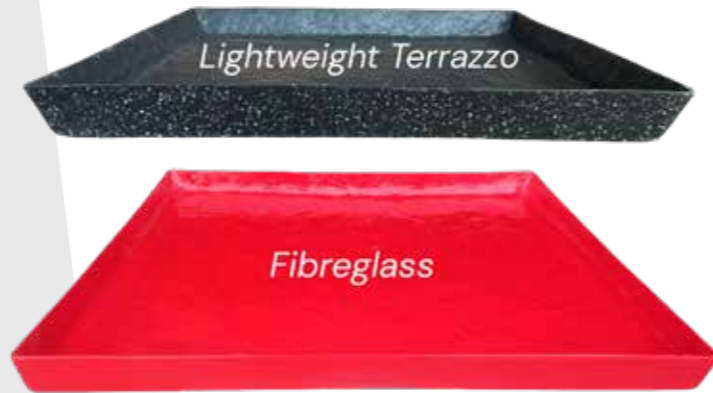

Fibreglass Saucers

Available in any of the Fibreglass

SAUCER RECTANGLE FIBREGLASS & LIGHTWEIGHT TERRAZZO

Sizes: (DxWxH)

- 114x40x3
- 106x33x3
- 104x37x3
- 100x28x3
- 96x30x2
- 94x24x2
- 86x19x1.5
- 82x21x1.5

SAUCER SQUARE FIBREGLASS & LIGHTWEIGHT TERRAZZO

Sizes: (DxH)

- 17x2
- 21x2
- 25x2
- 29x3
- 31x3
- 33x3
- 39x3
- 41x3
- 45x4
- 50x4
- 55x4

SAUCER ROUND FIBREGLASS & LIGHTWEIGHT TERRAZZO

Sizes: (DxH)

- 15x2
- 18x2
- 21x2
- 26x2
- 28x3
- 30x3
- 34x3
- 36x3
- 40x4
- 44x4
- 48x4
- 50x4