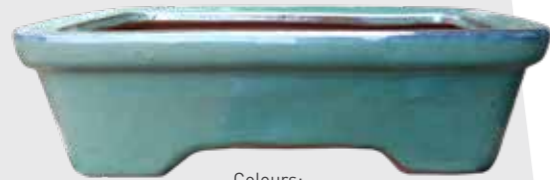

Colours:
JB JG SB W

Rect Bonsai Glazed
Set of 2

Size: (LxWxH)
43x27x12 | 34x22x5