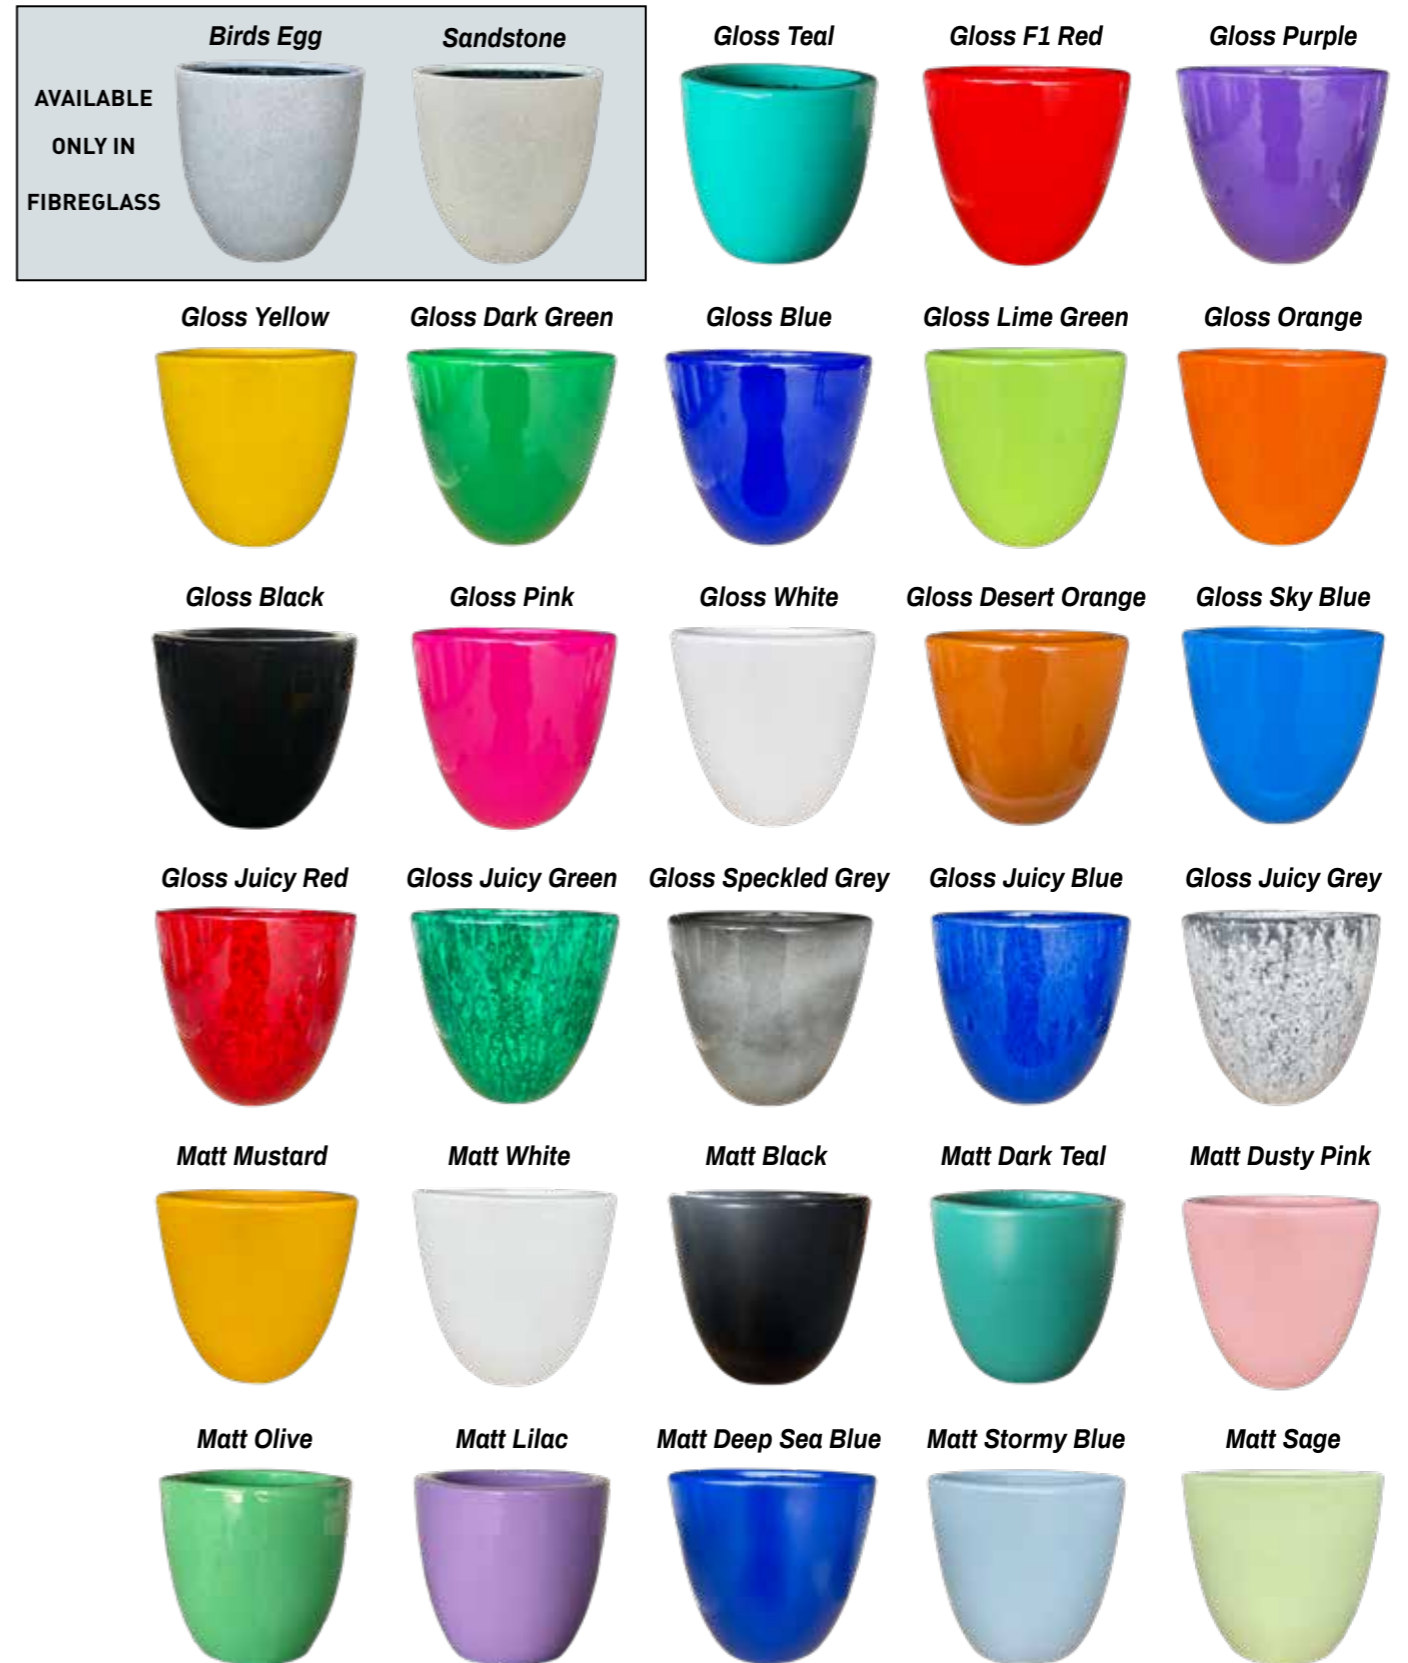

**MAXIMISE PROFIT
BUY DIRECT IN VIETNAM!**

Contents

Decor and Fibreglass Colours

	Décor & Fibreglass Colours	1
	Fibreglass	2-7
	Décor	8-9
	GRC (Glass Reinforced Concrete)	10-13
	Terrazzo	14-15
	Lightweight Terrazzo	16-17
	Bubble Glazed	18-20
	Glazed	21-23
	Tuscan	24-27
	Antique Terracotta	28
	Bowls & Ponds	29
	Herbs & Bonsai	30-31
	Animals	32
	Shop Accessories	33
	Nic Nacs	34-35
	Saucers & Pot Feet	36-37