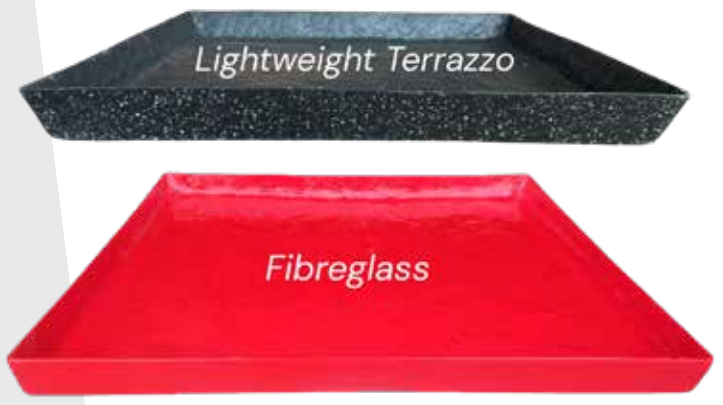

Fibreglass Saucers
 Available in any of the Fibreglass

**SAUCER RECTANGLE
 FIBREGLASS & LIGHTWEIGHT TERRAZZO**

Sizes: (DxWxH)

- 114x40x3
- 106x33x3
- 104x37x3
- 100x28x3
- 96x30x2
- 94x24x2
- 86x19x1.5
- 82x21x1.5

**SAUCER SQUARE
 FIBREGLASS & LIGHTWEIGHT TERRAZZO**

Sizes: (DxH)

- 17x2
- 21x2
- 25x2
- 29x3
- 31x3
- 33x3
- 39x3
- 41x3
- 45x4
- 50x4
- 55x4

**SAUCER ROUND
 FIBREGLASS & LIGHTWEIGHT TERRAZZO**

Sizes: (DxH)